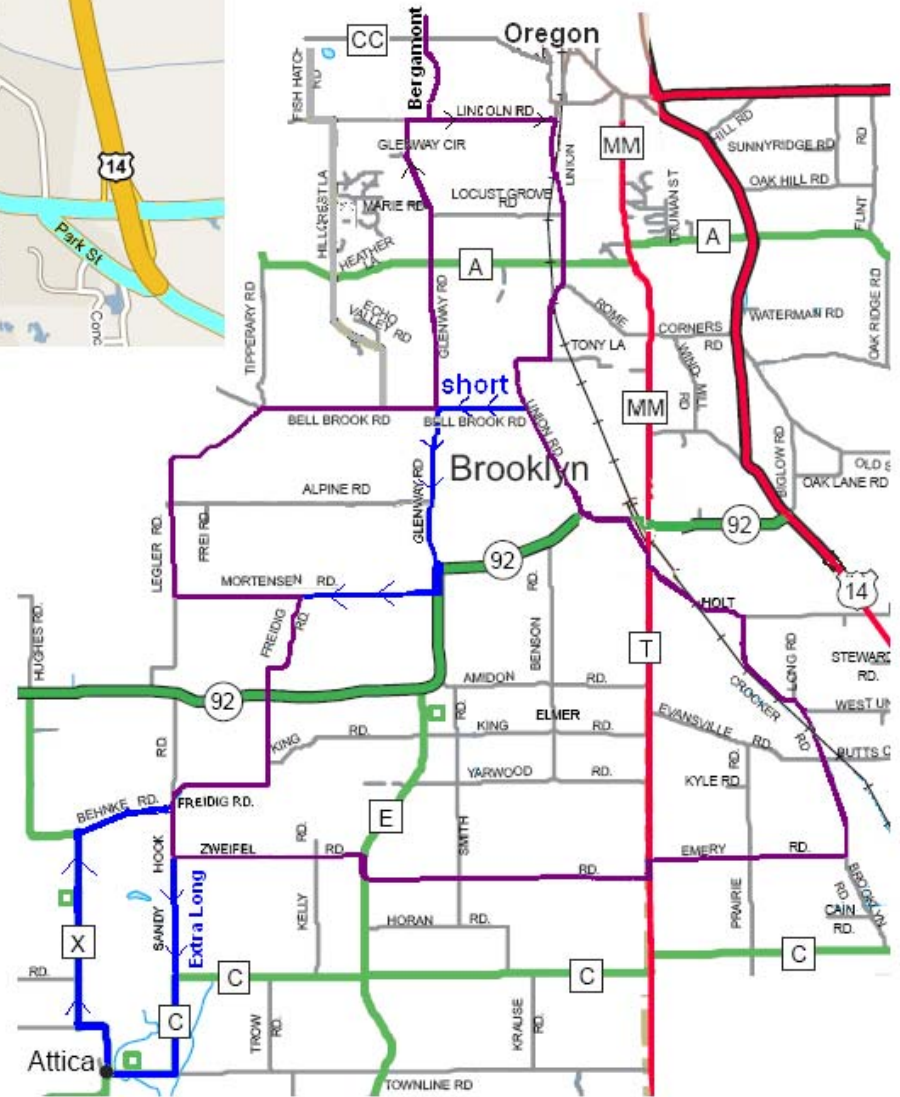

**NEW START LOCATION**  
**Bergamont Blvd**

Long Ride: 35 miles			
Action	Street	Dist.	Mileage
South on Bergamont		.2	
(Cross CC)		1.0	1.2
Left	Lincoln Rd	1.2	2.4
Right	Union	2.8	5.2
Right	Tony Ln.	0.4	5.6
Left	Union	2.5	8.1
Right	Railroad	0.3	8.4
Right	S. Rutland	0.3	8.7
Left	Holt Rd.	1.2	9.9
Right	Crocker	1.9	11.8
Straight	E'ville-Brdlyn Rd	1	12.8
Right	Emery	2.1	14.9
Left	Cty. T	0.1	15
Right	Elmer	3.1	18.1
Right	Cty. E	0.3	18.4
Left	Zweifel	2	20.4
Right	Sandy Hook	0.7	21.1
Right	Freidig	3.2	24.4
Left	Mortenson	1.4	25.8
Right	Legler	2.6	28.4
Right	Bellbrook	1.9	30.3
Left	Glenway	3.1	33.4
Right	Lincoln Rd	.4	33.8
Left	Bergamont	1.0	34.8

Short Ride: 21 miles			
Action	Street	Dist.	Mileage
South on Bergamont		.2	
(Cross CC)		1.0	1.2
Left	Lincoln Rd	1.2	2.4
Right	Union	2.8	5.2
Right	Tony Ln.	0.4	5.6
Left	Union	0.4	6.0
Right	Bellbrook	0.9	6.9
Left	Glenway	1.8	8.7
Right	Hwy. 92	0.2	8.9
Right	Mortensen	2.7	11.6
Right	Legler	2.6	14.2
Right	Bellbrook	1.9	16.1
Left	Glenway	3.1	19.2
Right	Lincoln Rd	.4	19.6
Left	Bergamont	1.0	20.6

**Extra Long Ride: 42 miles**  
**Go to Attica, refer to map**