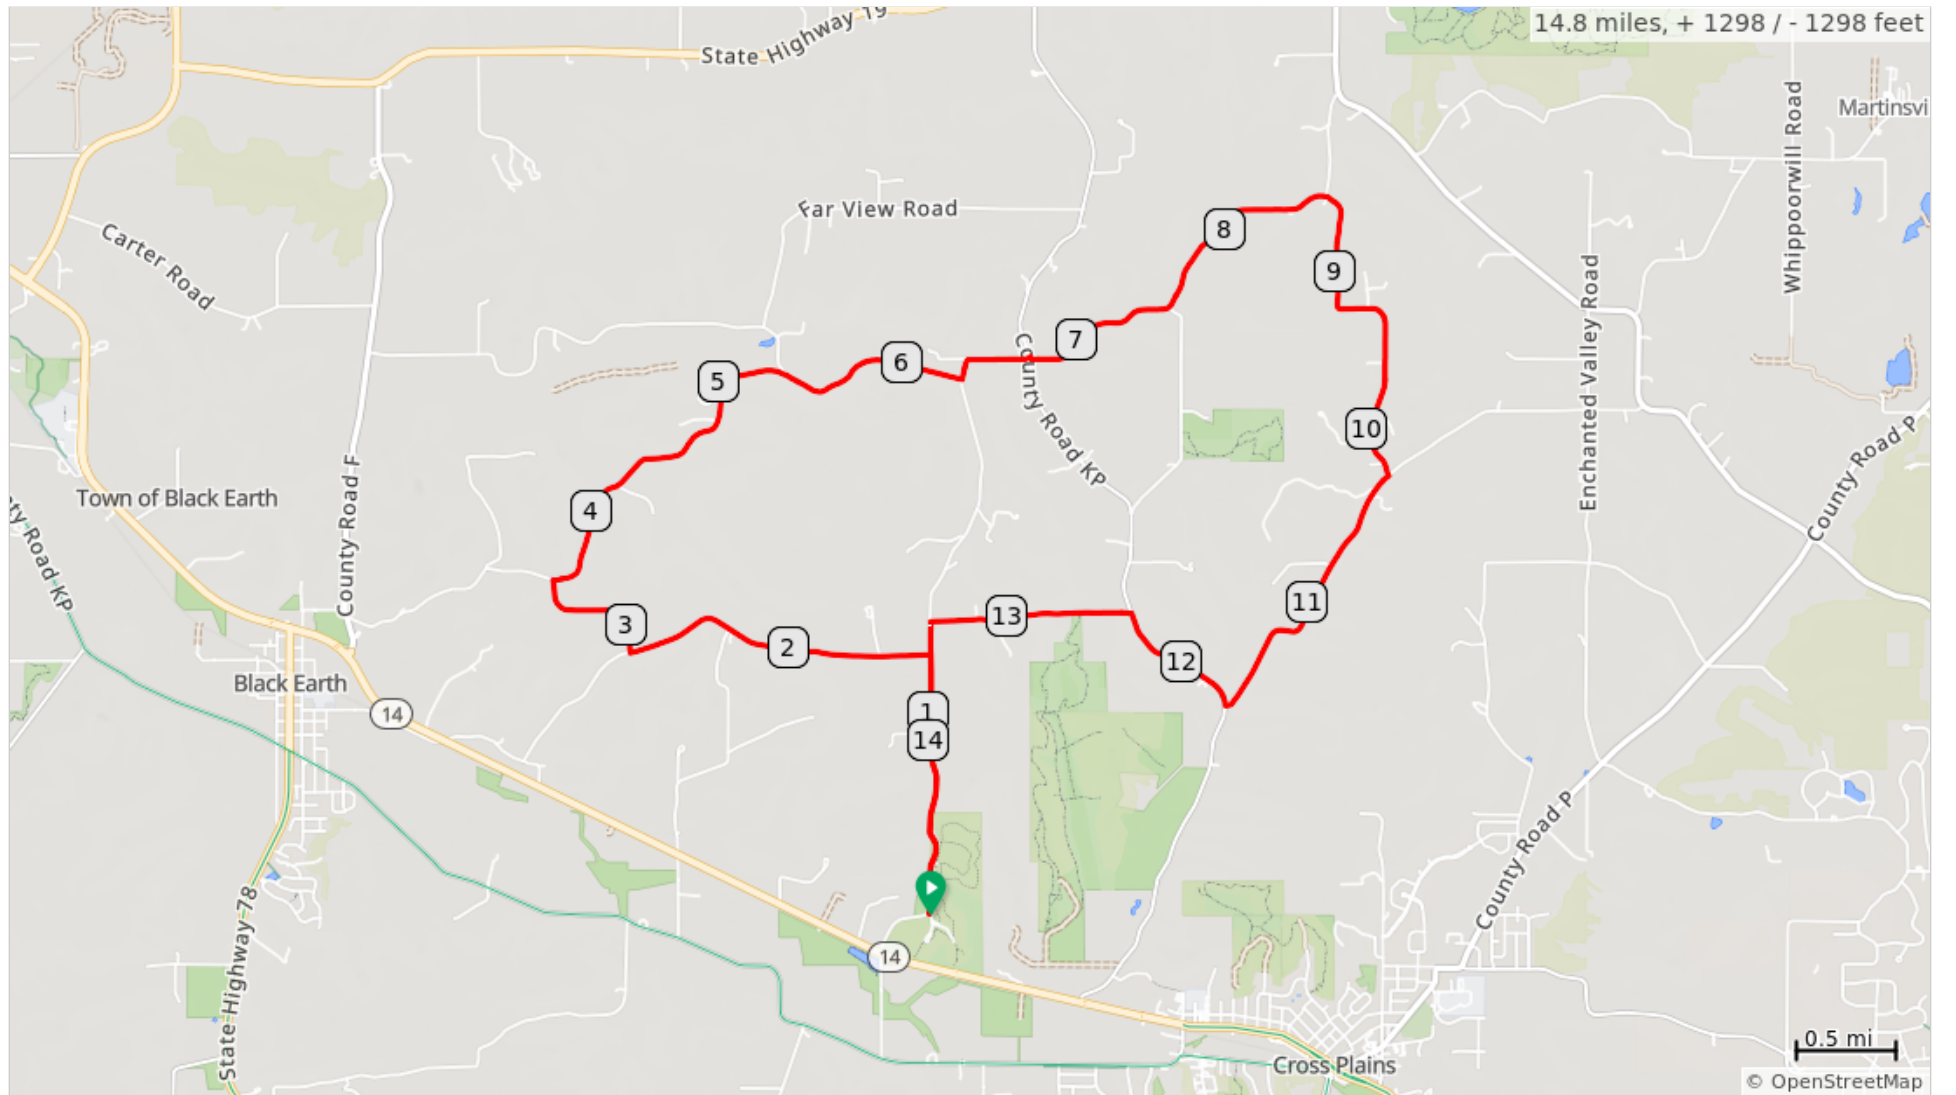

Festge 15

14.8 miles, + 1298 / - 1298 feet

Festge 15

Dist	Type	Note	Next
0.0	📍	Start of route	0.0
0.0	➔	Right onto Scherbel Rd	1.3
1.3	➡	Left onto Kahl Rd	1.6
2.9	➔	Right onto Blackberry Rd	0.7
3.6	➔	Right onto Turkey Rd	1.8
5.3	⬆	Continue onto Spring Valley Rd	1.0
6.3	➡	Left to stay on Spring Valley Rd	0.4
6.7	⬆	Continue straight to stay on Spring Valley Rd	0.8
7.5	➡	Slight left to stay on Spring Valley Rd	1.1
8.6	⬆	Continue straight onto Schuman Rd	1.7
10.2	➔	Right onto Otto Kerl Rd	1.5
11.7	➔	Right onto Co Rd KP	0.7
12.4	➡	Left onto Table Bluff Rd	1.0
13.4	➡	Left onto Scherbel Rd	1.5
14.8	📍	End of route	0.0

14.8 miles. +1297/-1299 feet