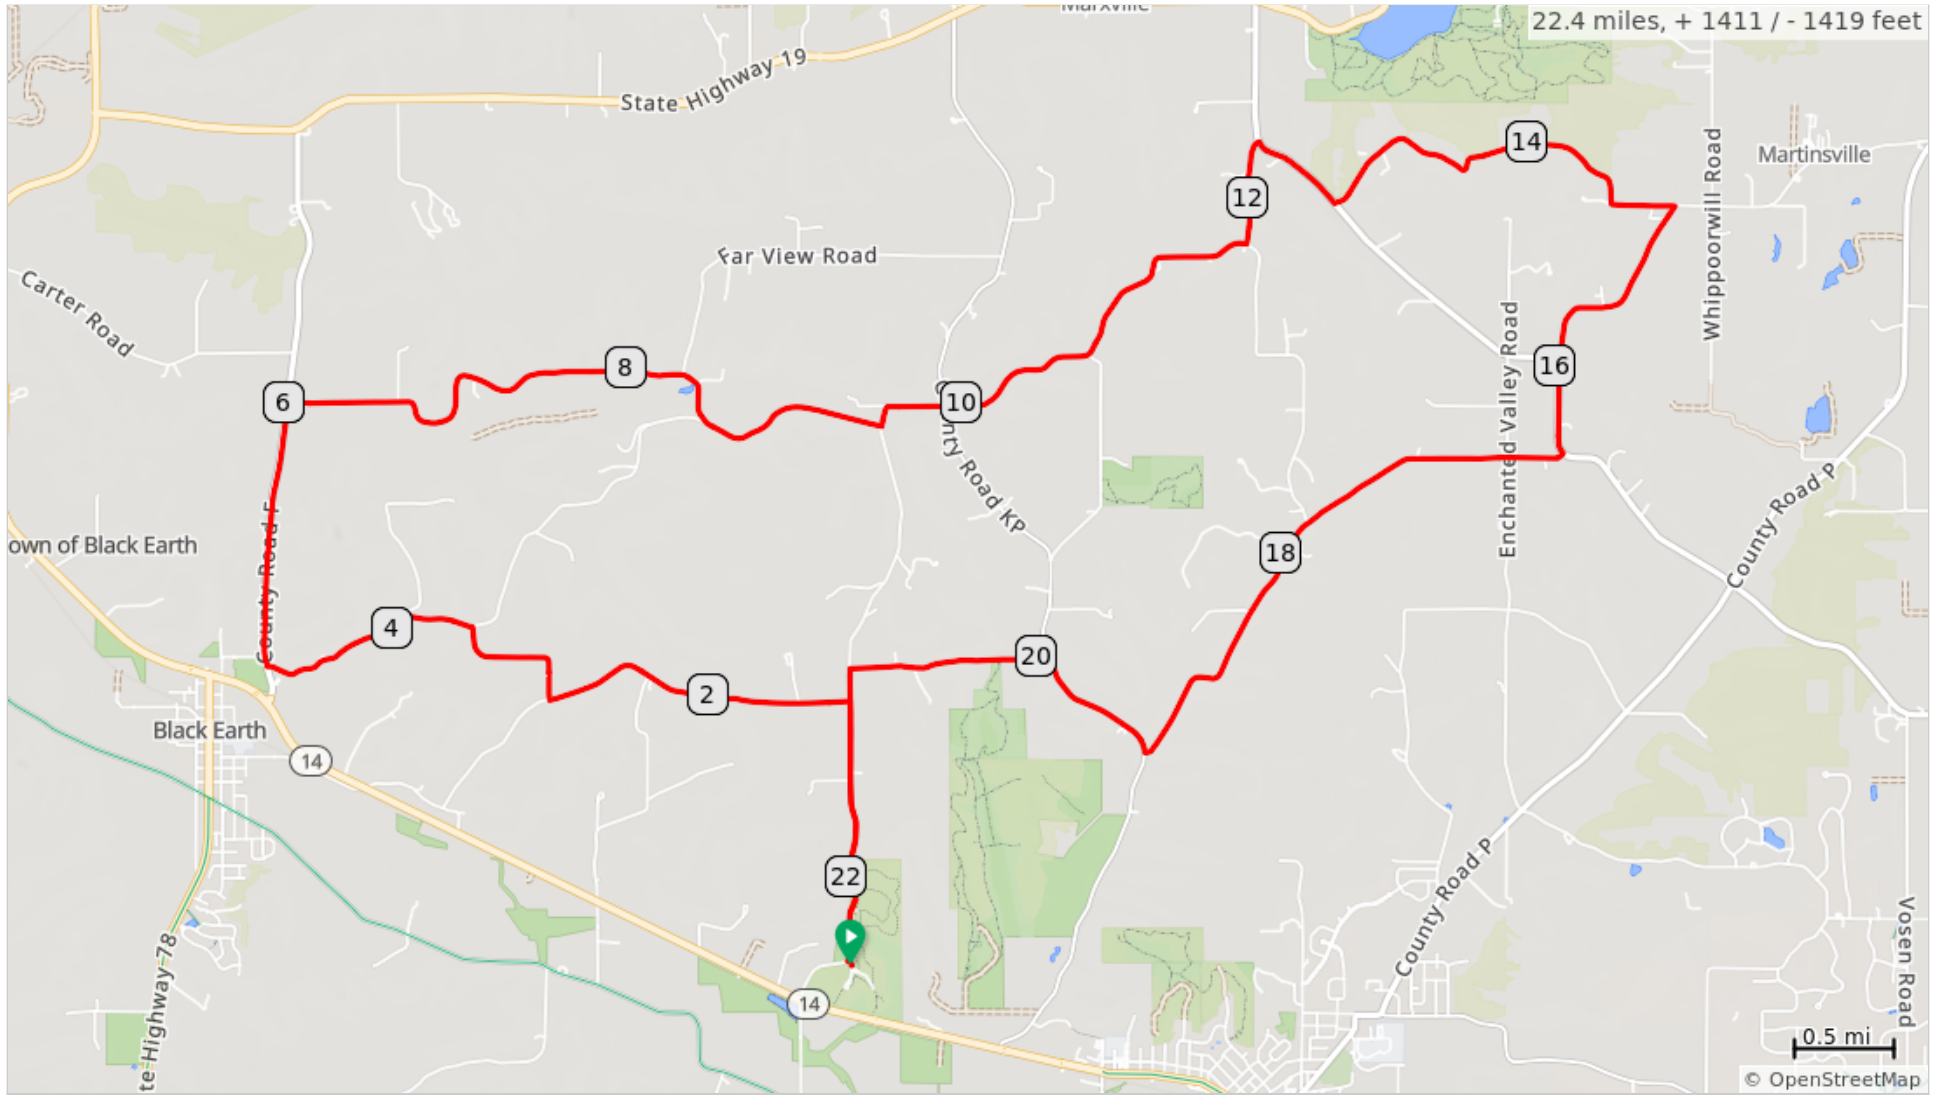

Festge 23

22.4 miles, + 1411 / - 1419 feet

Festge 23

Dist	Type	Note	Next
0.0		Start of route	0.0
0.0		Right onto Scherbel Road	1.3
1.3		Left onto Kahl Road	1.6
2.9		Right onto Blackberry Road	0.7
3.6		Left onto Turkey Road	1.1
4.7		Right onto County Road F	1.3
6.0		Right onto Spring Valley Road	3.5
9.5		Left onto Spring Valley Road	0.4
9.9		Continue straight to stay on Spring Valley Rd	0.8
10.7		Keep left onto Spring Valley Road	1.1
11.8		Left onto Schuman Road	0.5
12.3		Right onto County Road K	0.5
12.8		Left onto Indian Trail	2.1
14.9		Sharp right onto Martinsville Road	1.1
16.0		Left onto County Road K	0.5
16.4		Right onto Otto Kerl Road	2.8
19.3		Right onto County Road KP	0.7
19.9		Left onto Table Bluff Road	1.0
20.9		Left onto Scherbel Road	1.5
22.4		Left into Festge Park	0.0
22.4		End of route	0.0

22.4 miles. +1407/-1409 feet