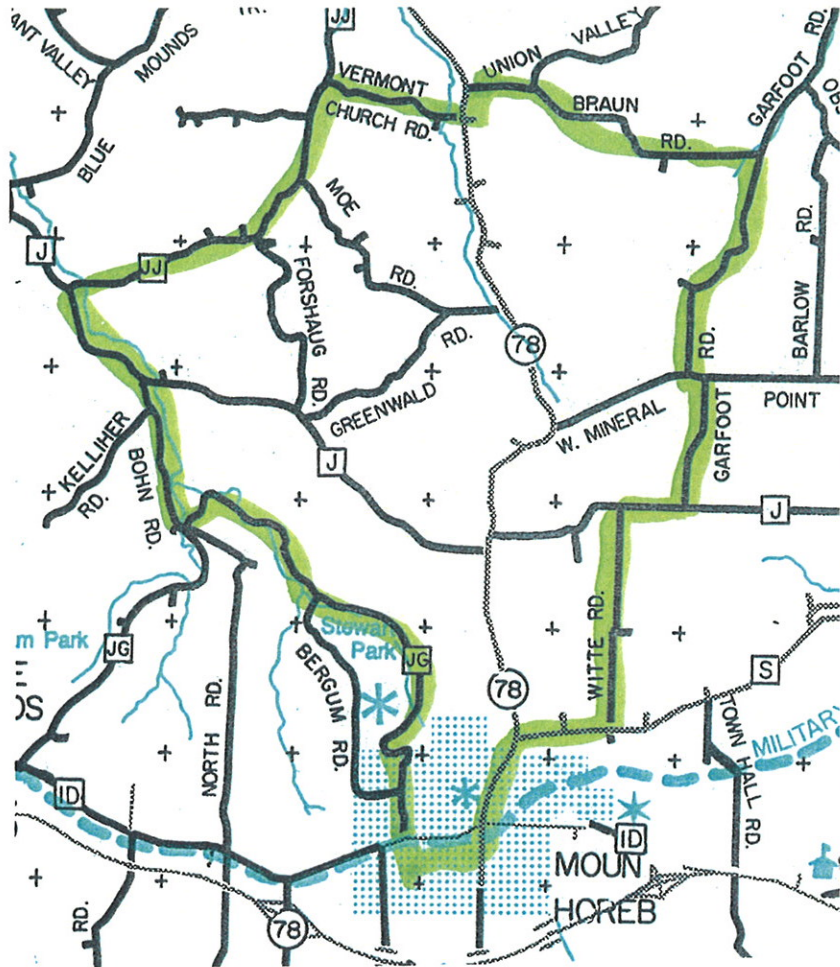

Mt Horeb - North
Short Ride 22.6 Miles

Right	Blue Mounds Rd	0.3	0.3
Right	Front Street	0.2	0.5
Left	Washington	0.2	0.7
Straight	JG	4.3	5.0
Right	Bohn	1.3	6.3
Left	J	1.1	7.4
Right	JJ	3.1	10.5
Right	Vermont Church	1.1	11.6
Left	78	0.3	11.9
Right	Union Valley	0.5	12.4
Right	Braun	2.1	14.5
Right	Garfoot	2.1	16.6
Left	Mineral Point	0.1	16.7
Right	Garfoot	1.0	17.7
Right	J	0.5	18.2
Left	White	1.8	20.0
Right	S	0.7	20.7
Left	78	0.7	21.4
Straight	92	0.3	21.7
Right	Garfield	0.7	22.4
Left	Blue Mounds Rd	0.2	22.6
Left	Parking Lot		

Long Ride 30.4 Miles

Right	Blue Mounds Rd	0.3	0.3
Right	Front Street	0.2	0.5
Left	Washington	0.2	0.7
Straight	JG	4.3	5.0
Right	Bohn	1.3	6.3
Left	J	1.1	7.4
Right	JJ	1.7	9.1
Right	Forshaug	1.8	10.9
Left	J	0.1	11.0
Left	Greenwald	1.5	12.5
Left	Moe RD	1.8	14.3
Right	JJ	0.8	15.1
Right	Vermont Church	1.1	16.2
Left	78	0.3	16.5
Right	Union Valley	2.9	19.4
Right	KP	0.9	20.3
Right	Garfoot	4.1	24.4
Left	Mineral Point	0.1	24.5
Right	Garfoot	1.0	25.5
Right	J	0.5	26.0
Left	White	1.8	27.8
Right	S	0.7	28.5
Left	78	0.7	29.2
Straight	92	0.3	29.5
Right	Garfield	0.7	30.2
Left	Blue Mounds Rd	0.2	30.4
Left	Parking Lot		